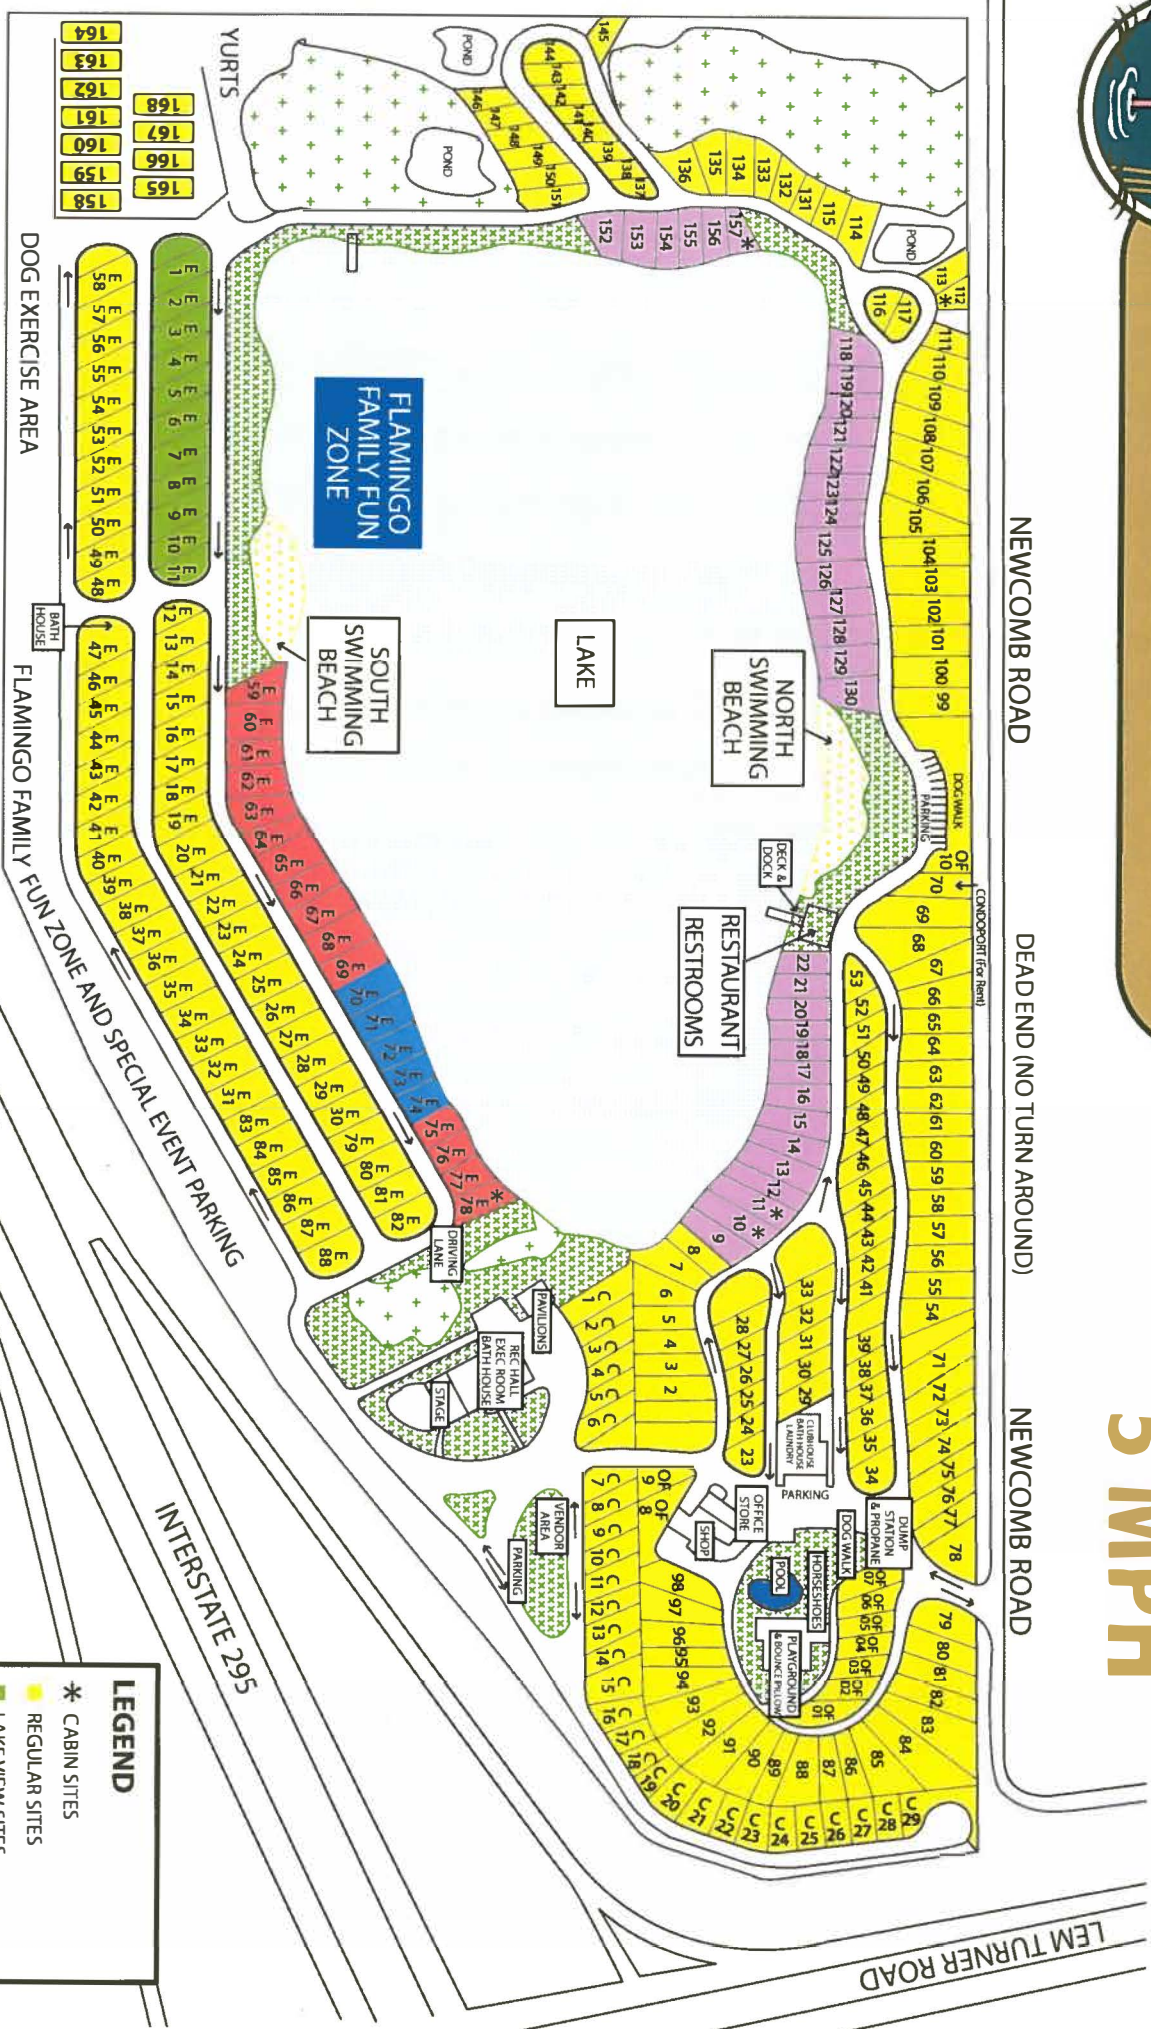

# FLAMINGO LAKE RV RESORT

CAMPGROUND SPEED LIMIT:  
**5 MPH**

**LEGEND**

- \* CABIN SITES
- REGULAR SITES
- LAKE VIEW SITES
- LAKE FRONT SITES
- LUXURY LAKE FRONT SITES
- LUXURY LAKE FRONT SITES WITH DECK